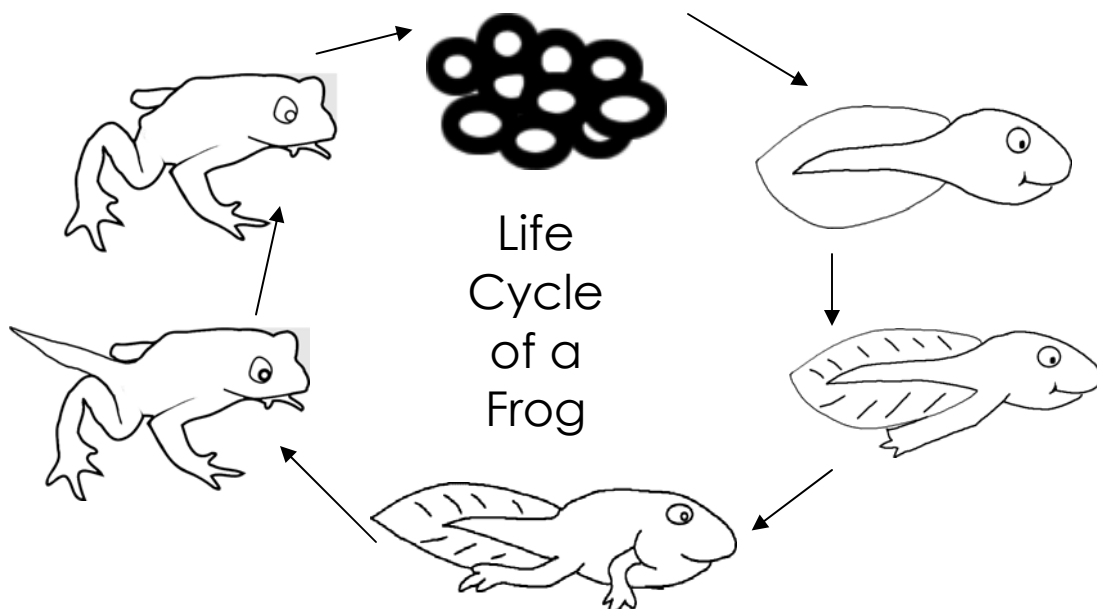

Life Cycle of a Frog

by _____

<http://worksheetplace.com>©

It takes about 6 to 21 days for the eggs to hatch.

<http://worksheetplace.com>©

The egg hatches, into a tadpole and begins swimming in about 7 days.

<http://worksheetplace.com>©

In about 6 weeks, the tadpole sprouts legs.

<http://worksheetplace.com>©

In about 9 weeks, the tadpole sprouts arms.

<http://worksheetplace.com>©

By about 12 weeks, the tadpole looks like a frog with a tail.

<http://worksheetplace.com>©

By about 16 weeks, the tadpole looks like a full grown frog.

<http://worksheetplace.com>©

The frog lays eggs and starts the whole process over again!

<http://worksheetplace.com>©